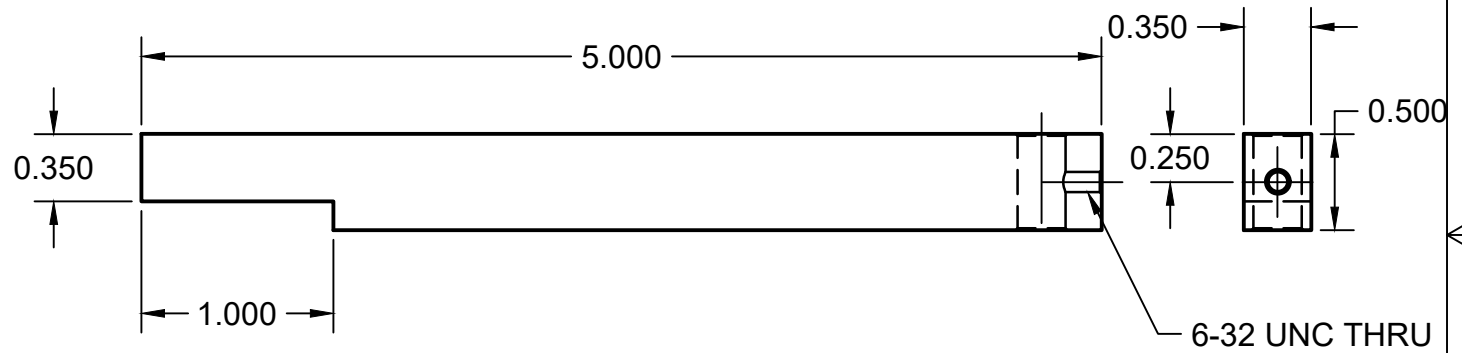

PARTS LIST

ITEM	QTY	PART NUMBER	DESCRIPTION	MATERIAL
1	1	ARM	HEIGHT GAUGE ARM	STEEL
2	1	PIN	#4-48 GAUGE PIN	STEEL
3	1	SCREW	#6-32 THUMB SCREW	BRASS

PIN
MATERIAL: CRS

THUMB SCREW
MATERIAL: BRASS

2017-01-15