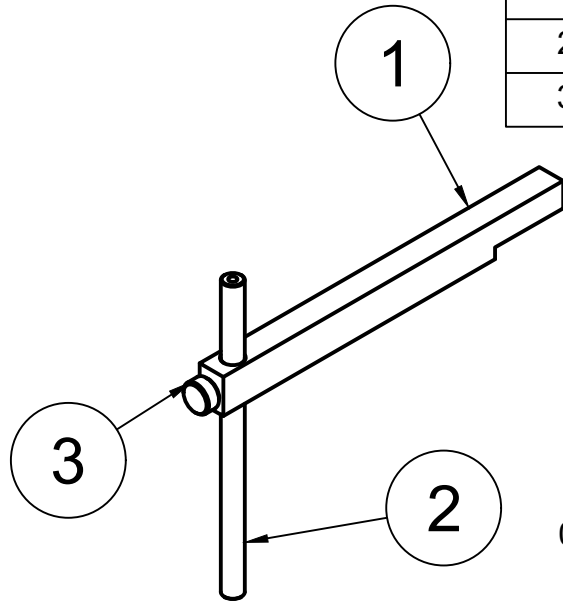

PARTS LIST

ITEM	QTY	PART NUMBER	DESCRIPTION	MATERIAL
1	1	ARM	HEIGHT GAUGE ARM	STEEL
2	1	PIN	#4-48 GAUGE PIN	STEEL
3	1	SCREW	#6-32 THUMB SCREW	BRASS

PIN
MATERIAL: CRS

THUMB SCREW
MATERIAL: BRASS

2017-01-15