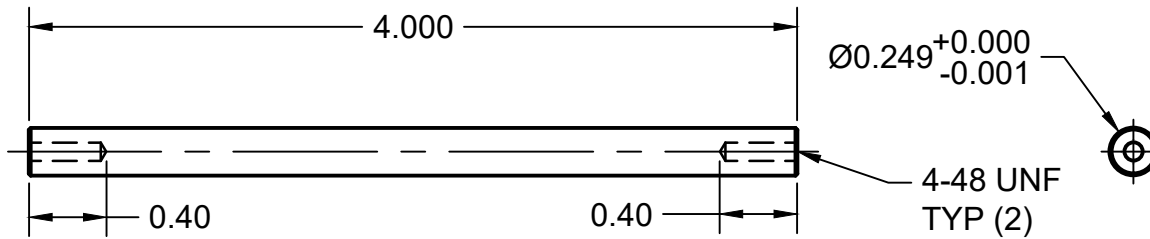

PARTS LIST

ITEM	QTY	PART NUMBER	DESCRIPTION	MATERIAL
1	1	ARM	HEIGHT GAUGE ARM	STEEL
2	1	PIN	#4-48 GAUGE PIN	STEEL
3	1	SCREW	#6-32 THUMB SCREW	BRASS

PIN
MATERIAL: CRS

THUMB SCREW
MATERIAL: BRASS

2017-01-15