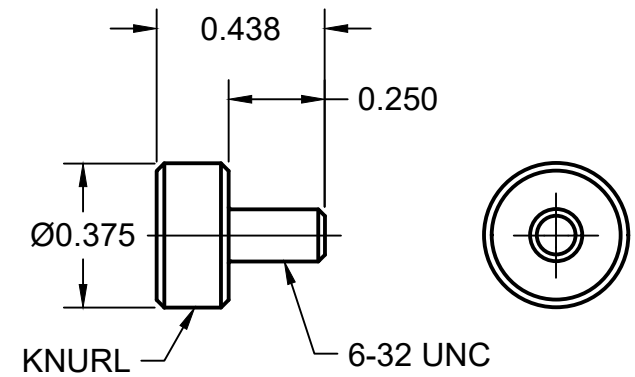

PARTS LIST

ITEM	QTY	PART NUMBER	DESCRIPTION	MATERIAL
1	1	ARM	HEIGHT GAUGE ARM	STEEL
2	1	PIN	#4-48 GAUGE PIN	STEEL
3	1	SCREW	#6-32 THUMB SCREW	BRASS

PIN
MATERIAL: CRS

THUMB SCREW
MATERIAL: BRASS

2017-01-15